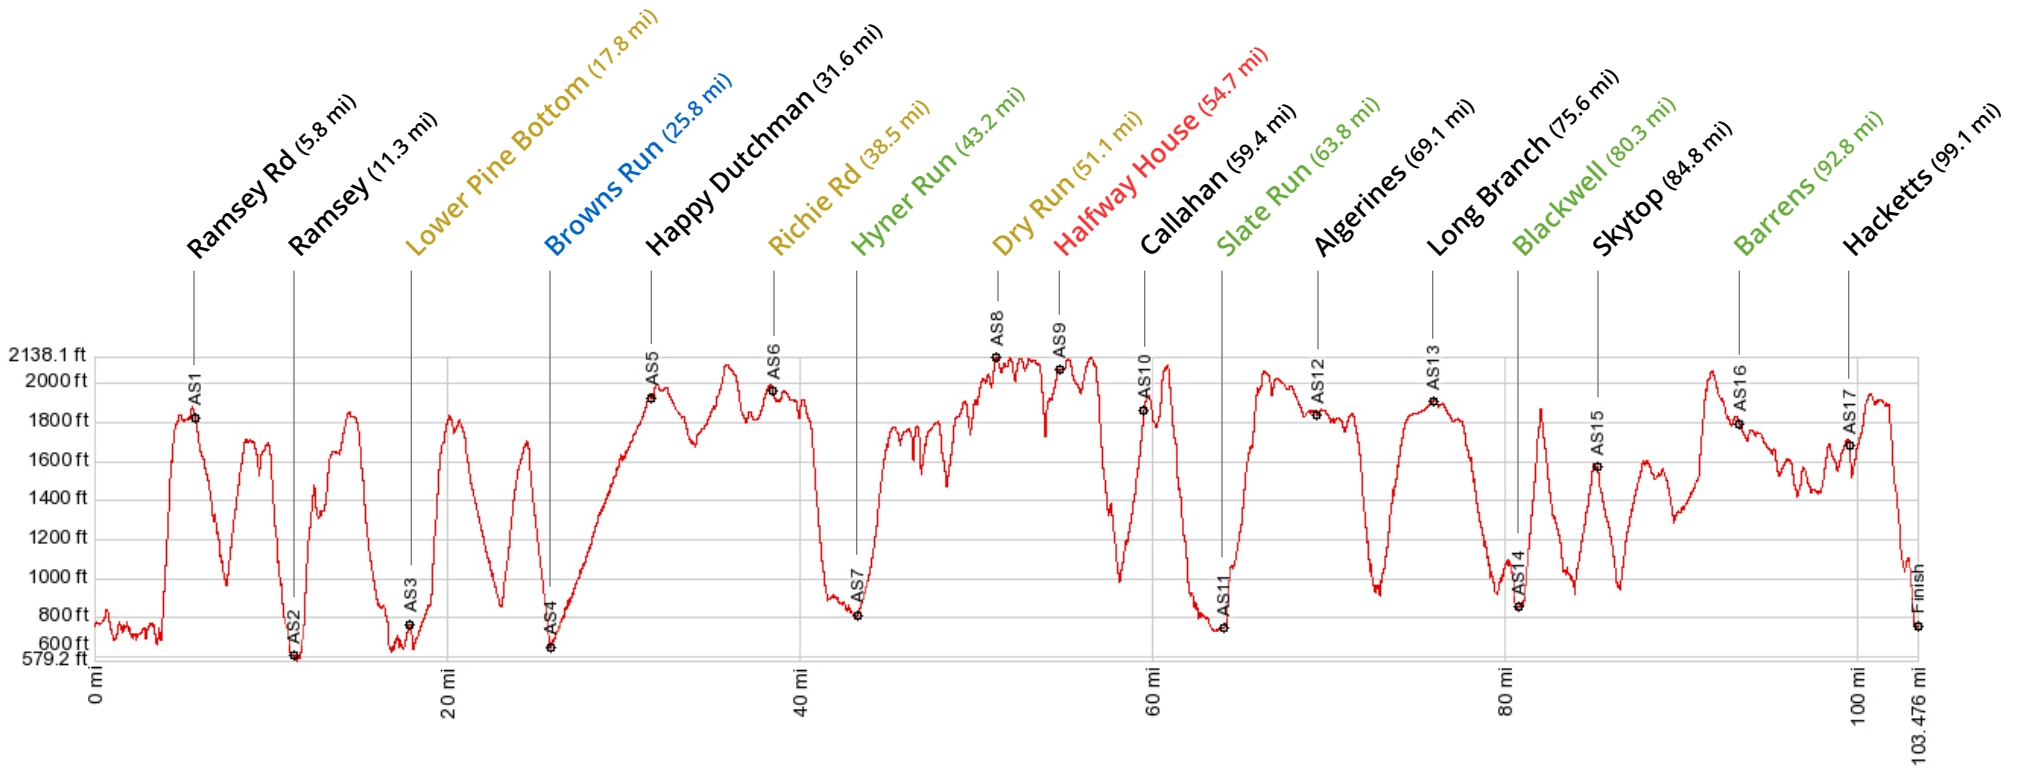

Eastern States Course Elevation Profile

Legend: [No access] [Crew only] [Drop bag only] [Crew, drop bag, pacer swap] [Pacer swap, drop bag]