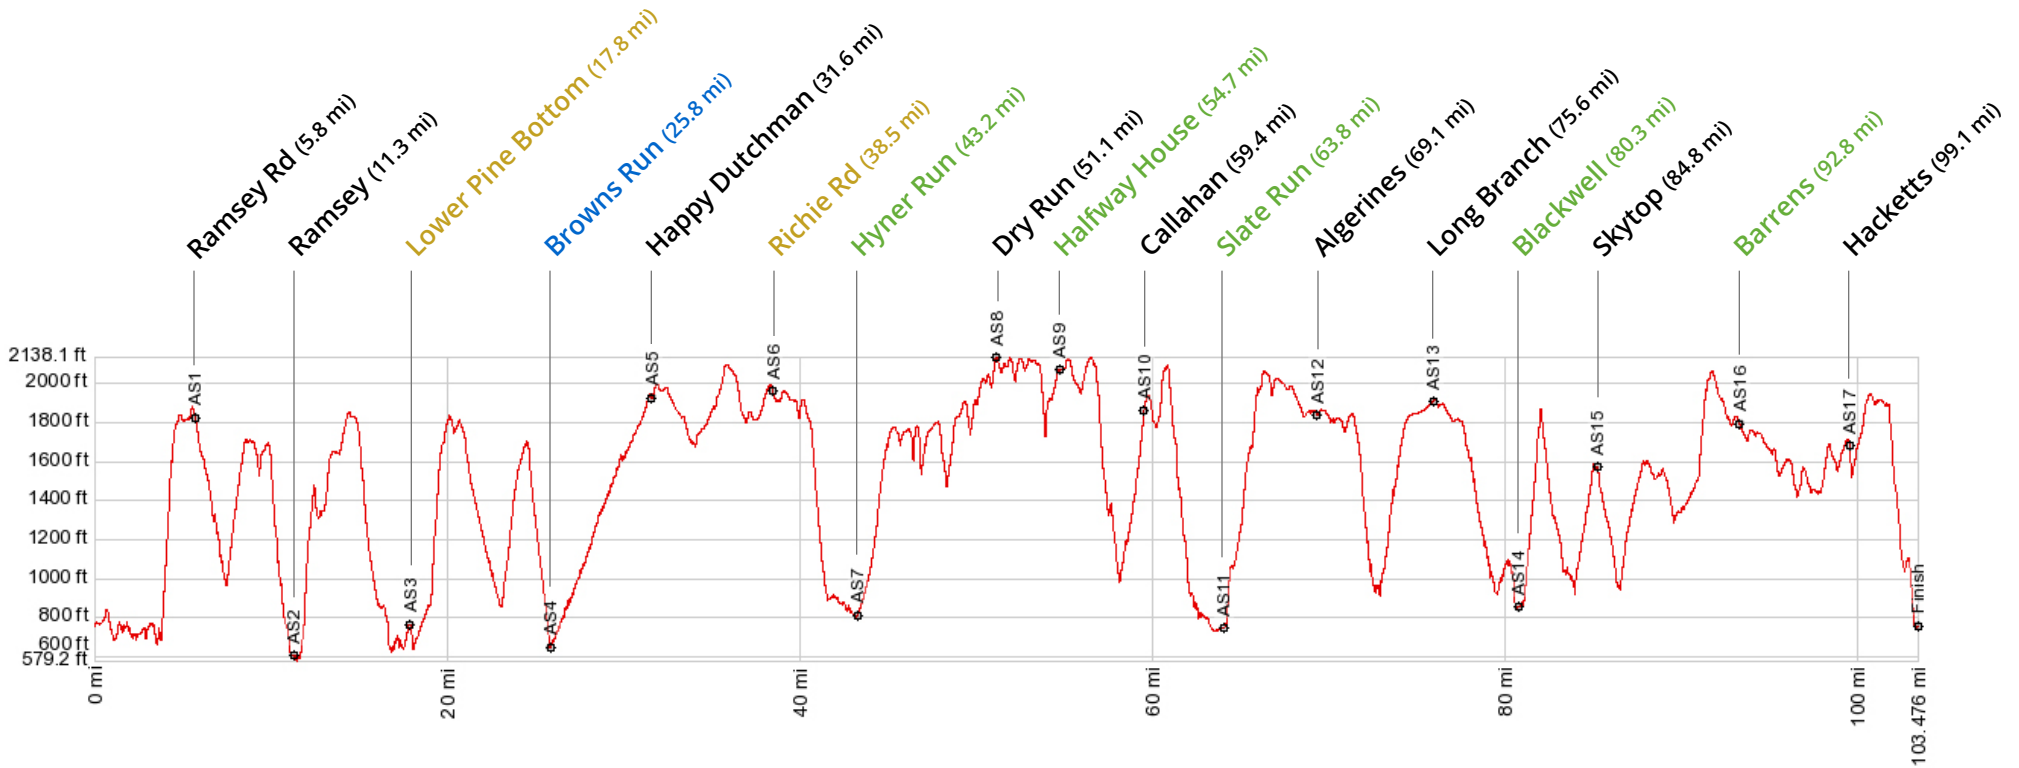

Eastern States Course Elevation Profile

Legend: [No access] [Crew only] [Drop bag only] [Crew, drop bag, pacer swap]